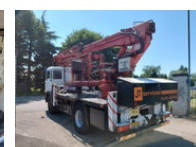

DAF 2100 FULL STEEL SPRING + MECHANIC FUEL PUMP + MANUAL GEARBOX

General characteristics

Brand	DAF
Model	2100
Subcategory	Mounted boom lift
License plate	BL-90-VX
Meter reading	206.638km
Year of construction	1985
Date of first registration	01-05-1985
Colour	Wit
Condition	Used
General state	Good
Fuel	Diesel
Emission class	Euro 0

Properties

Single weight	14.570kg
Load capacity	1.930kg
GVW	16.500kg
Max. lifting capacity	230kg
Lifting height	2.000mm

Accessories

- Cabin
- Differential Lock
- Closed cabin
- Passenger seat
- Power steering
- Spotlight rear
- Spotlight front
- Heater

Technical specifications

Number of axes	2
Axis configuration	4x2
Transmission	Manual transmission
Drive	wheels
Assets	115

- Front window
- Power take-off (PTO)
- Leaf spring suspension
- Toolbox
- PTO
- Visor
-
-