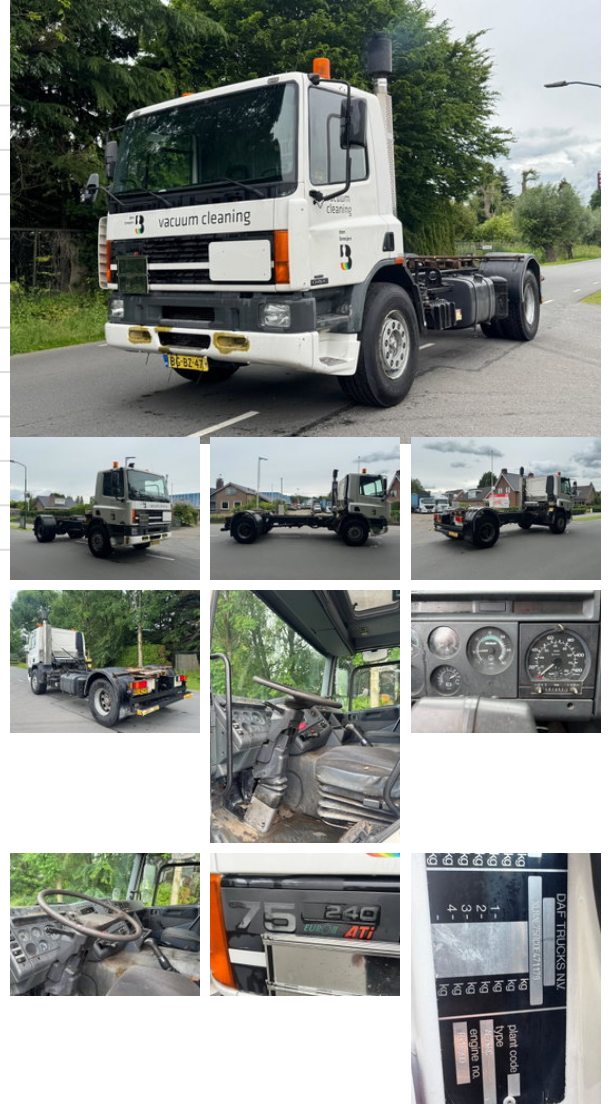

DAF 75.240 FULL STEEL SPRING + MECHANIC FUEL PUMP + MANUAL GEARBOX + HOLLAND TRUCK

General characteristics

Brand	DAF
Model	75.240
Subcategory	Chassis cab
License plate	BG-BZ-47
Meter reading	91.207km
Year of construction	1998
Date of first registration	16-06-1998
Colour	Wit
Condition	Used
General state	Very good
Fuel	Diesel
Emission class	Euro 2

Properties

Single weight	6.500kg
Load capacity	13.500kg
GVW	20.000kg
Cabin	Nee
Cylinder capacity	8.661cc

Technical specifications

Number of axes	2
Axis configuration	4x2
Transmission	Manual transmission
Assets	180kw