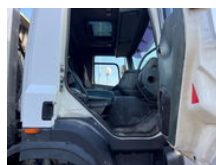

DAF CF 85.430 MANUAL GEARBOX BIG AXLES FULL STEEL SUSPENSION

General features

Brand	DAF
Model	CF 85.430
Subcategory	Tipper
Odometer reading	387.187km
Construction year	2005
Date of first registration	17-03-2005
Color	White
Condition	Used
General condition	Good
Fuel	Diesel
Emission class	Euro 3

Characteristics

Empty weight	14.400kg
Load capacity	21.100kg
GWV	35.500kg
Cabin	No
Cylinder contents	12.580cc

DAF CF 85.430 MANUAL GEARBOX BIG AXLES FULL STEEL SUSPENSION

Technical specifications

Number of axes	4
Axis configuration	8x4
Transmission	Manual
Engine output	430hp

Description

Chassis with kipper on top. Need to be mounted on top.

Accessories

- Anti-lock braking system
- Leaf spring suspension
- Electrically operated windows
- PTO
- Speed limiter
- Visor