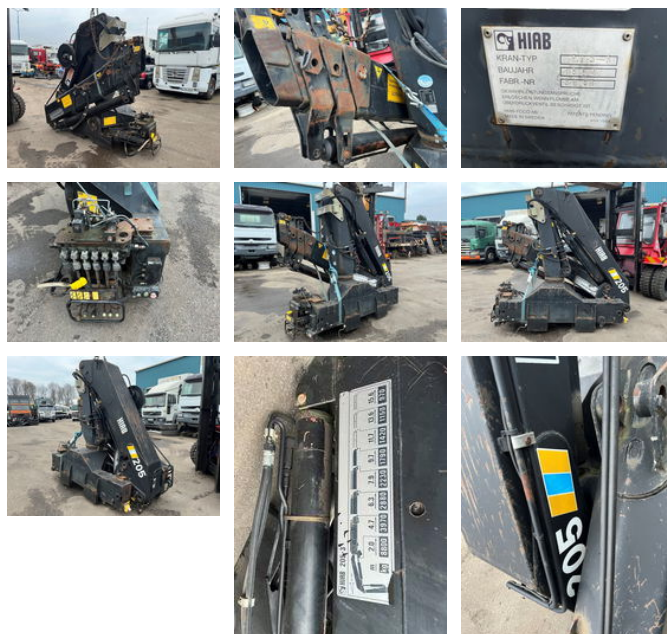

Hiab 205 - 3 205 - 3

General features

Brand	Hiab
Subcategory	Loader crane
Construction year	1992
Condition	Used
General condition	Very good

Hiab 205 - 3 205 - 3

Accessories