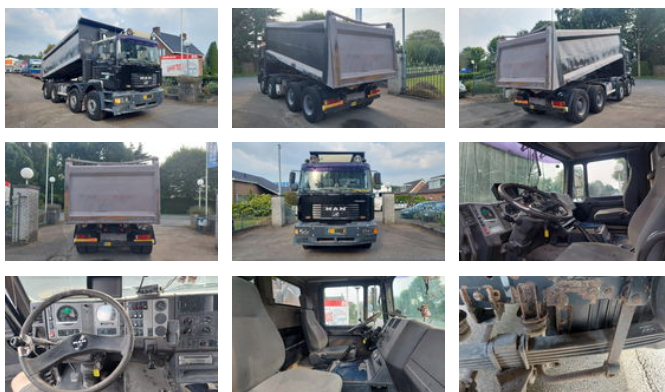

MAN 35.414 8x4 Kipper

General features

Brand	MAN
Model	35.414
Subcategory	Tipper
Odometer reading	533.712km
Construction year	1999
Color	black
Condition	Used
Fuel	Diesel

Characteristics

Cabin no

MAN 35.414 8x4 Kipper

Technical specifications

Number of axes	4
Axis configuration	8x4
Transmission	Manual

Accessories

- Power take-off (PTO)
- Aluminium fuel tank
- Leaf spring suspension
- Toolbox
- Speed limiter
- Spotlights
- Visor