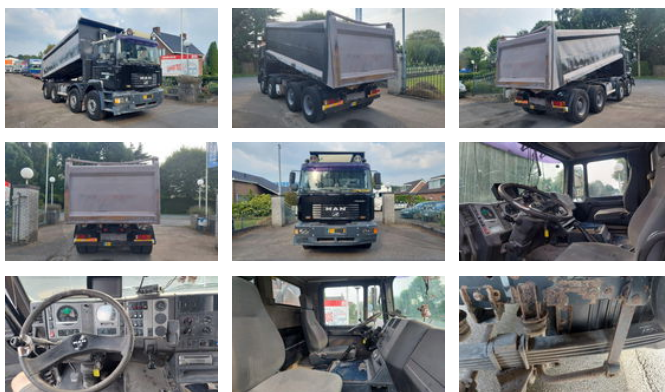

MAN 35.414 8x4 Kipper

General features

Brand MAN

Model 35.414

Subcategory Tipper

Odometer reading 533.712km

Construction year 1999

Color black

Condition Used

Fuel Diesel

Characteristics

Cabin

no