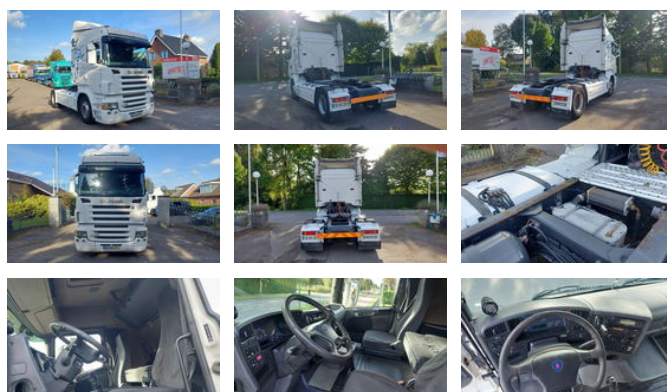

# Scania R420 4X2 RETARDER MANUAL GEARBOX

## General features

Brand	Scania
Model	R420
Subcategory	Cab over engine
Odometer reading	864.359km
Construction year	2005
Color	white
Condition	Used
Fuel	Diesel
Emission class	Euro 3