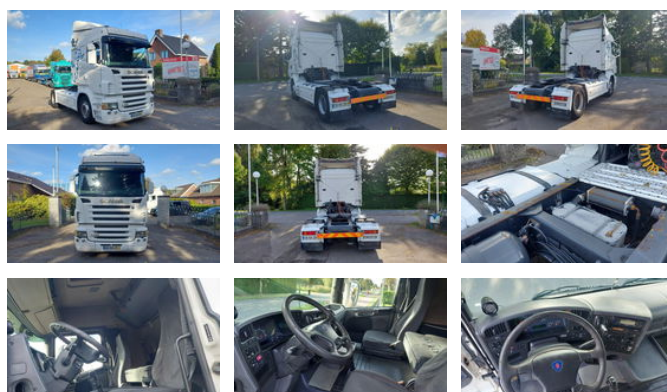

Scania R420 4X2 RETARDER MANUAL GEARBOX

General features

Brand	Scania
Model	R420
Subcategory	Cab over engine
Odometer reading	864.359km
Construction year	2005
Color	white
Condition	Used
Fuel	Diesel
Emission class	Euro 3

Characteristics

Cabin full

Scania R420 4X2 RETARDER MANUAL GEARBOX

Technical specifications

Number of axes	2
Axis configuration	4x2
Transmission	Manual
assets	420hp

Accessories

- Electrically adjustable door mirrors
- Spoilers
- Anti-lock braking system
- Aluminium fuel tank
- Central locking
- Cruise control
- Roof spoiler
- Twin fuel tank
- Electrically operated windows
- Toolbox
- Air horn
- Air suspension
- Fog lights
- Side skirts
- Sleeper cab
- Speed limiter
- Visor
-
-
-
- Intarder
-